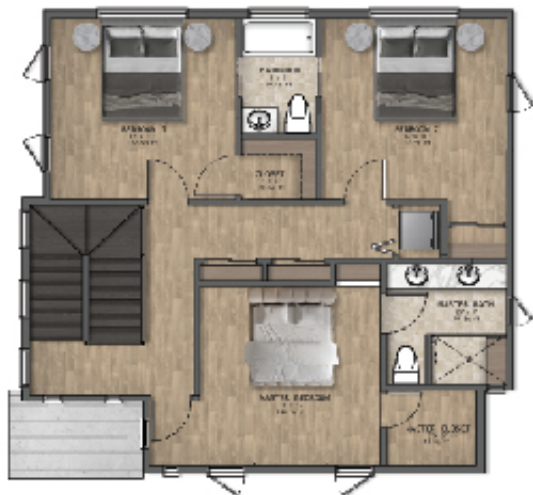

STEEL HOME MODELS – *Carrie*

Living Sqft: 1436 ft²

Bedrooms: 3

Bathrooms: 2.5

Garage: 1-Car

2-Story House

NEWBERRY

MYNEWBERRY.COM